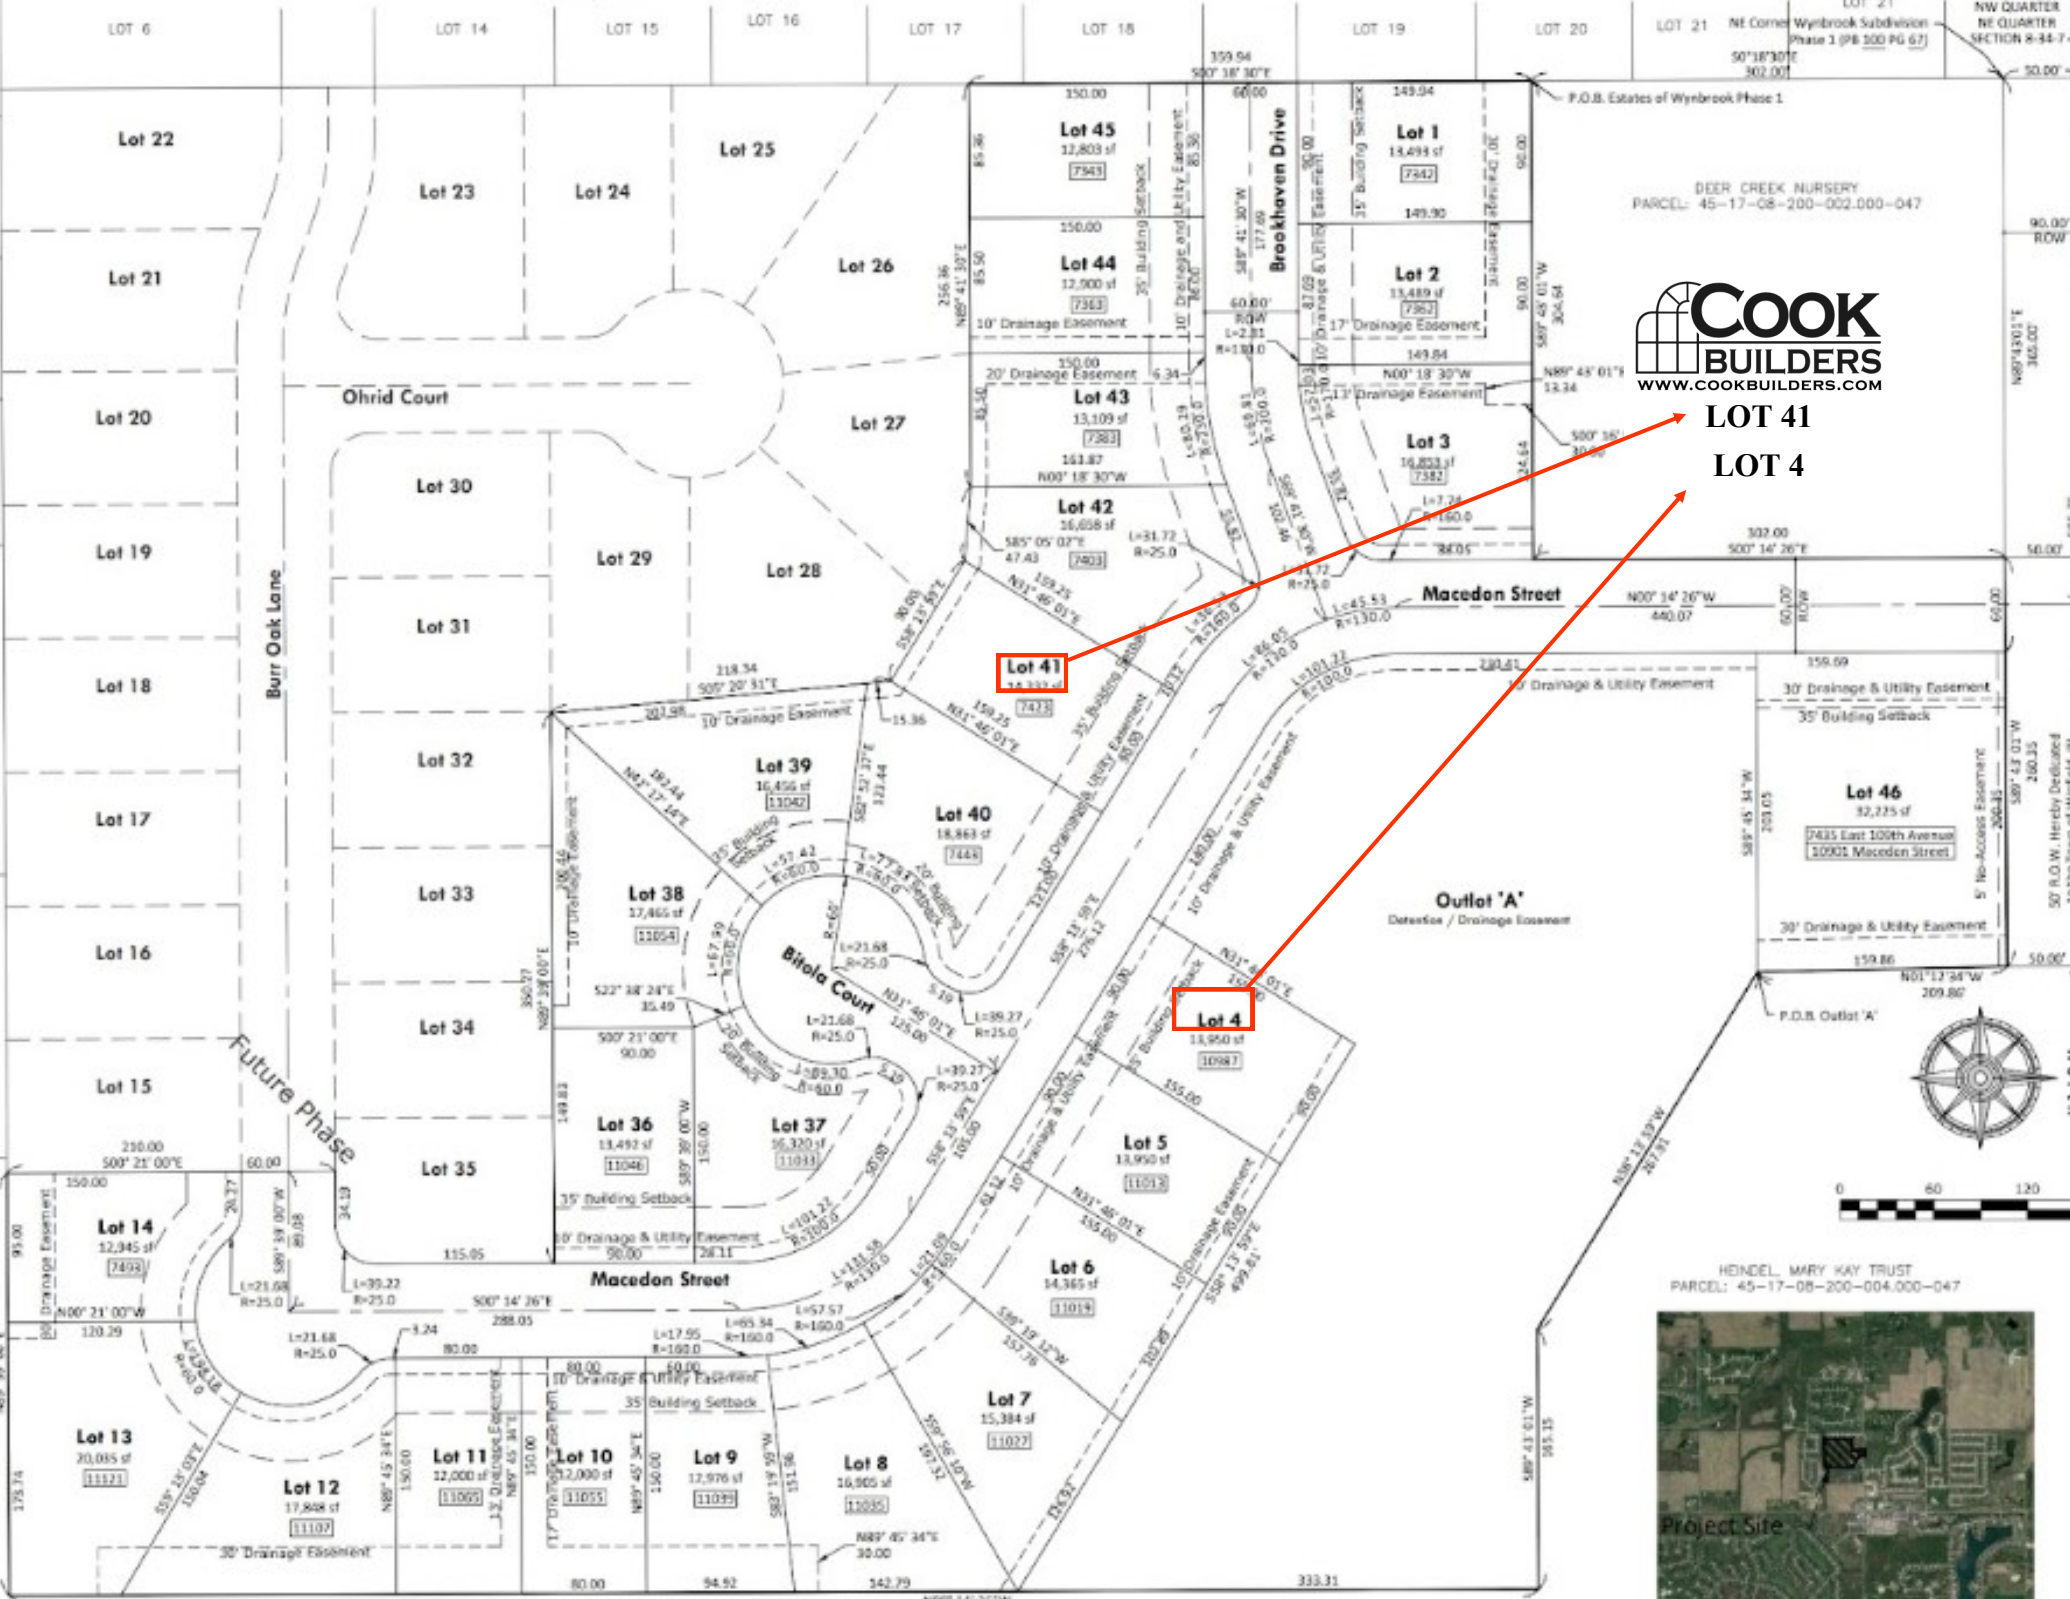

LOT 41  
LOT 4

HENDEL, MARY KAY TRUST  
PARCEL: 45-17-08-200-004.000-047

Project Site